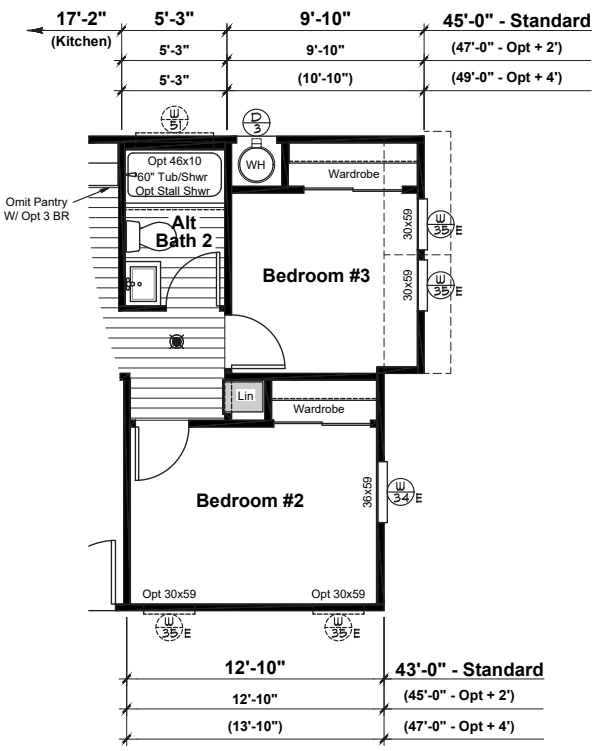

Option Laundry

Option Chef Kitchen

Option 1/2 Bath

Opt Wine or Coffee Bar

Model 2444-2B

2 Bedroom, 2 Bath - 1,041 Sq. Ft.

Print Date: 6-15-21

**Cardiff / Fillmore**