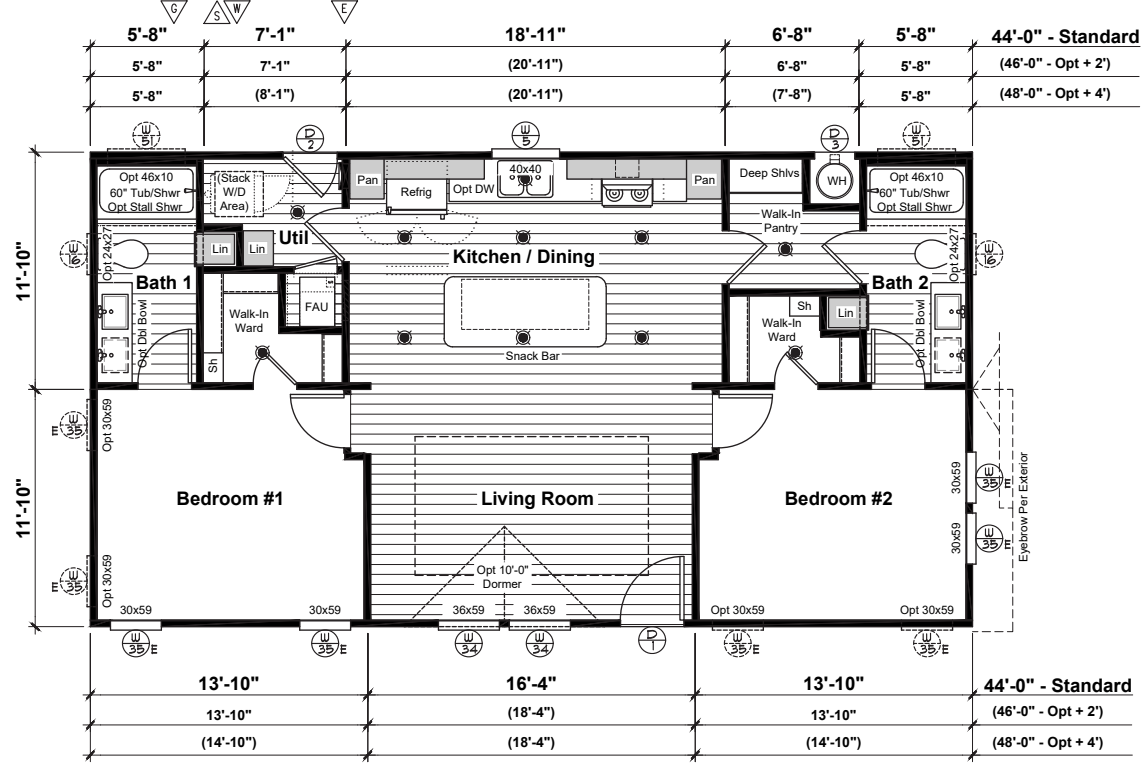

Option Laundry

Option Chef Kitchen

Option 1/2 Bath

Opt Wine or Coffee Bar

Model 2444-2B

2 Bedroom, 2 Bath - 1,041 Sq. Ft.

Print Date: 6-15-21

**Cardiff / Fillmore**