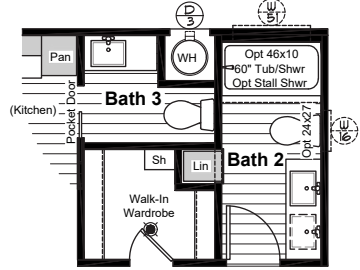

Option Laundry

Option Chef Kitchen

Option 1/2 Bath

Opt Wine or Coffee Bar

Model 2444-2B

2 Bedroom, 2 Bath - 1,041 Sq. Ft.

Print Date: 6-15-21

**Cardiff / Fillmore**