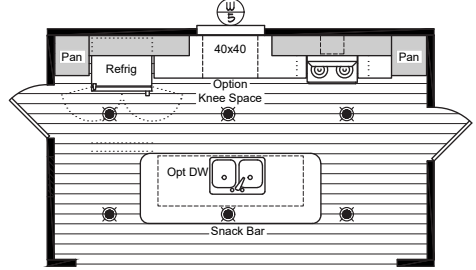

Option Laundry

Option Chef Kitchen

Option 1/2 Bath

Opt Wine or Coffee Bar

Model 2444-2B

2 Bedroom, 2 Bath - 1,041 Sq. Ft.

Print Date: 6-15-21

**Cardiff / Fillmore**