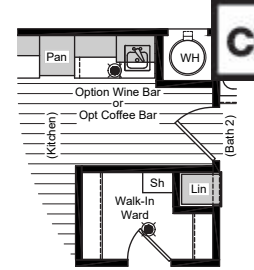

Option Laundry

Option Chef Kitchen

Option 1/2 Bath

Opt Wine or Coffee Bar

Model 2444-2B

2 Bedroom, 2 Bath - 1,041 Sq. Ft.

Print Date: 6-15-21

**Cardiff / Fillmore**