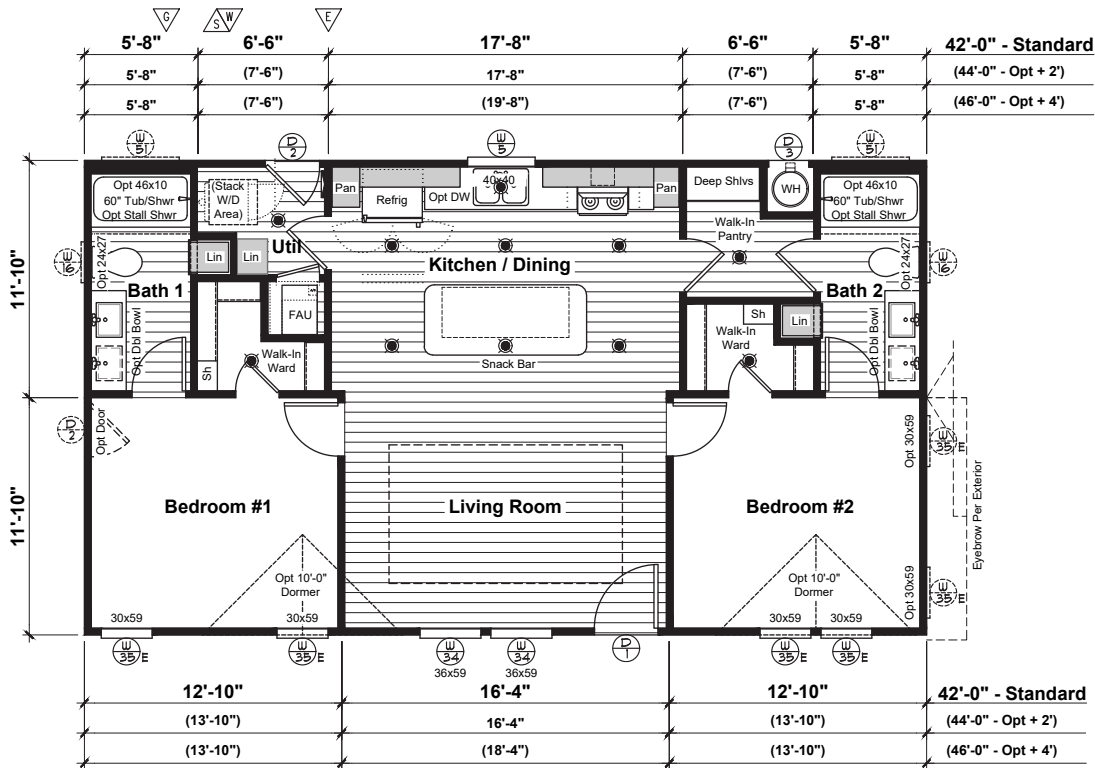

Option Laundry

Option Chef Kitchen

Option 1/2 Bath

Option Wine or Coffee Bar

Model 2442-2A
2 Bedroom, 1 Bath - 994 Sq. Ft.

Print Date: 11-15-20

Camarillo