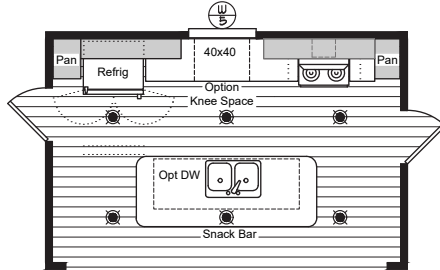

Option Laundry

Option Chef Kitchen

Option 1/2 Bath

Option Wine or Coffee Bar

Model 2442-2A
2 Bedroom, 1 Bath - 994 Sq. Ft.

Print Date: 11-15-20

Camarillo