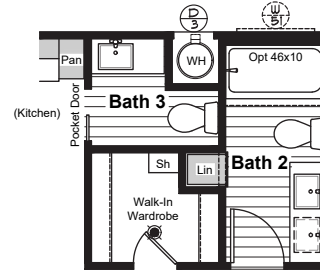

Option Laundry

Option Chef Kitchen

Option 1/2 Bath

Option Wine or Coffee Bar

Model 2442-2A
2 Bedroom, 1 Bath - 994 Sq. Ft.

Print Date: 11-15-20

Camarillo