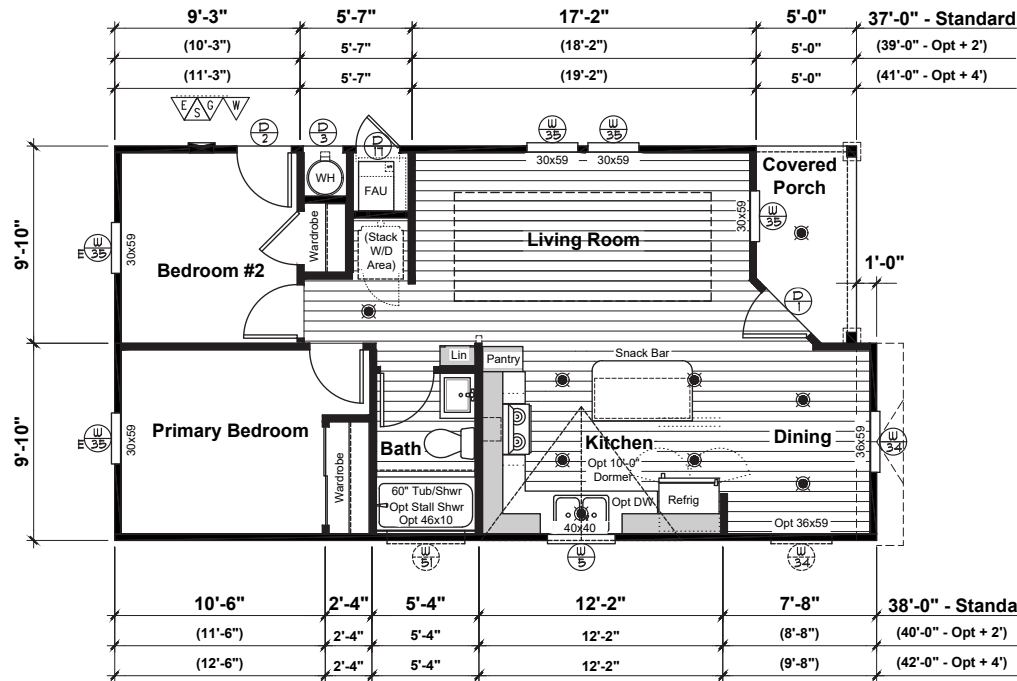

Option Laundry and Half Bath (737 Sq. Ft.)

Model 2038-2B
2 Bedroom, 1 Bath - 693 Sq. Ft.

Option Chef's Kitchen

San Carlos
Print Date: 2-8-21