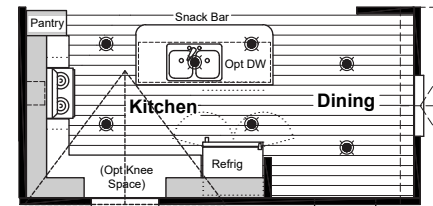

Option Laundry and Half Bath (737 Sq. Ft.)

Model 2038-2B
2 Bedroom, 1 Bath - 693 Sq. Ft.

Option Chef's Kitchen

San Carlos
Print Date: 2-8-21