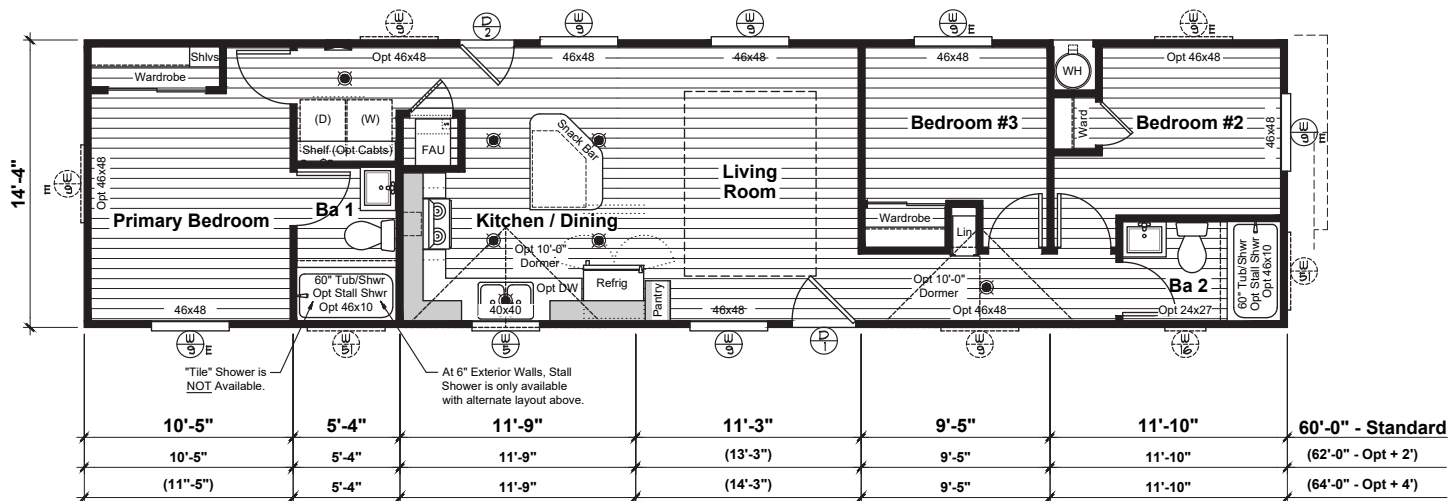

**Stall Shower with 6" Exterior Walls**

\*Tile\* Shower is NOT available

**Option Chef Kitchen**

**Model 1460-3B**  
3 Bedroom, 2 Bath - 860 Sq. Ft.

**Encanto**  
Print Date: 8-13-21