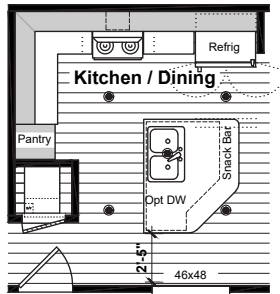

Stall Shower with 6" Exterior Walls

Tile Shower is NOT available

Option Chef Kitchen

Model 1460-2A
2 Bedroom, 2 Bath - 860 Sq. Ft.

Del Cerro
Print Date: 8-1-21