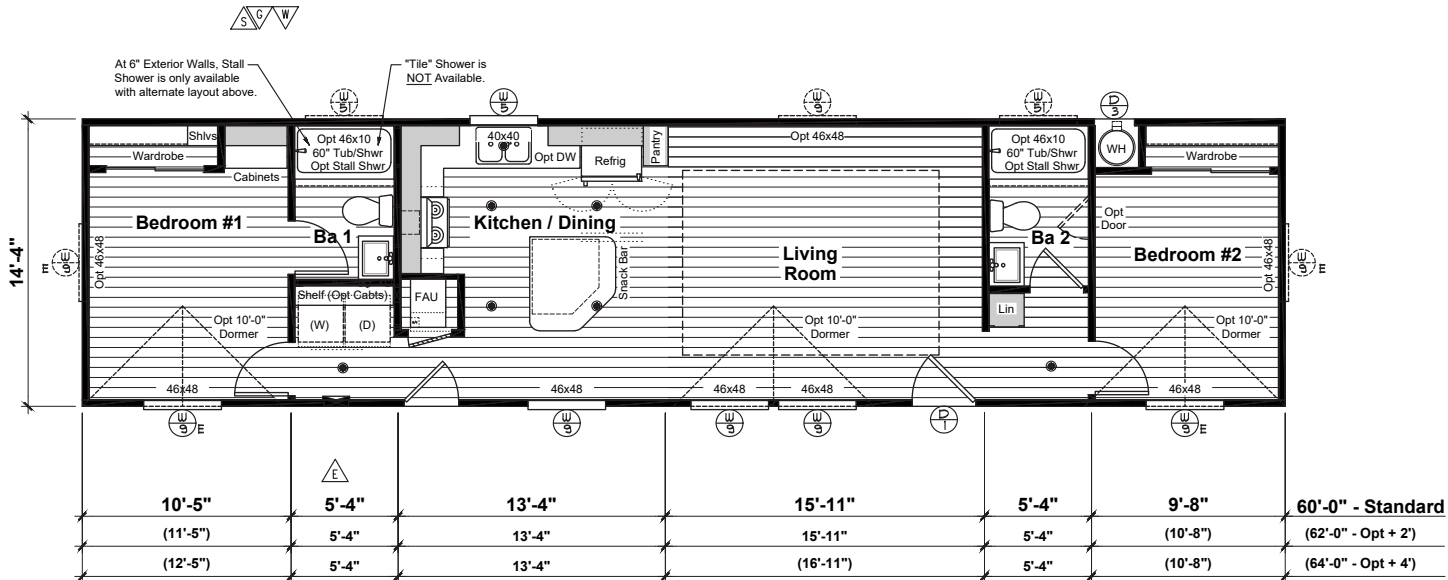

Stall Shower with 6" Exterior Walls

Tile Shower is NOT available

Option Chef Kitchen

Model 1460-2A
2 Bedroom, 2 Bath - 860 Sq. Ft.

Del Cerro
Print Date: 8-1-21