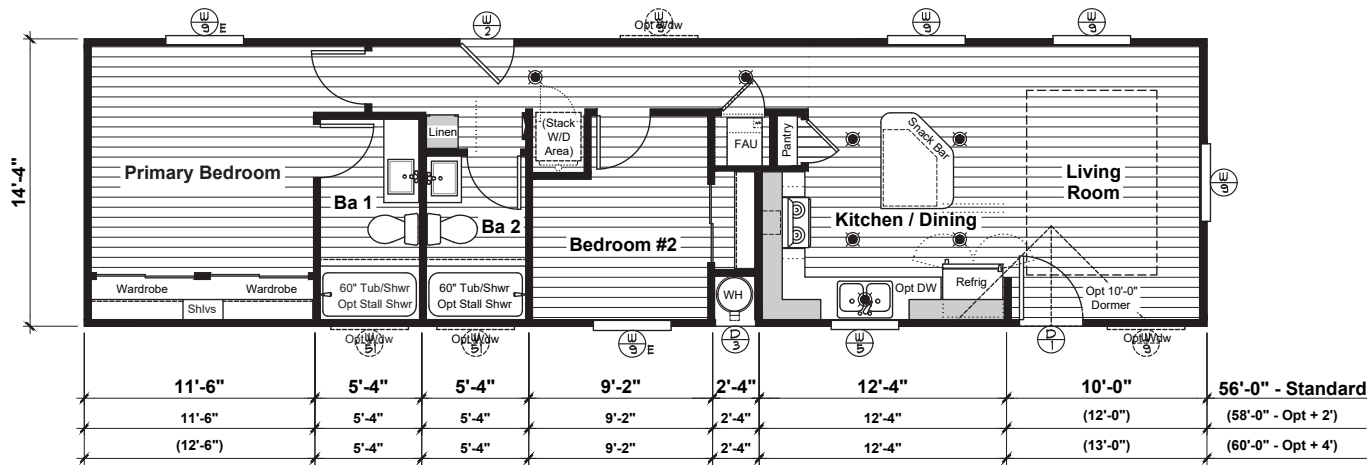

Option Bedroom / Bath Layout

Option Chef Kitchen

Model 1456-2C
2 Bedroom, 2 Bath - 802 Sq. Ft.

Newport
Print Date: 9-20-20