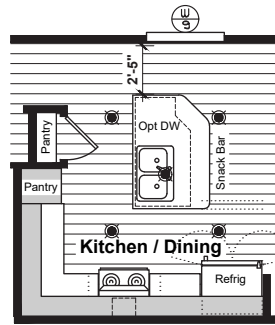

Option Bedroom / Bath Layout

Option Chef Kitchen

Model 1456-2C
2 Bedroom, 2 Bath - 802 Sq. Ft.

Newport
Print Date: 9-20-20