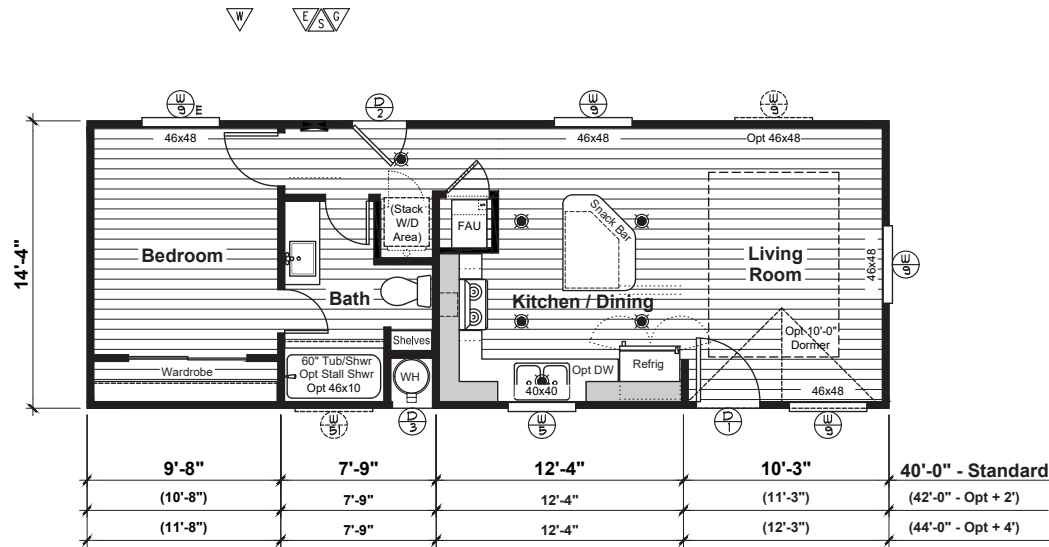

Option Chef Kitchen

Model 1440-1B
 1 Bedroom, 1 Bath - 573 Sq. Ft.

Carlsbad
 Print Date: 3-10-21