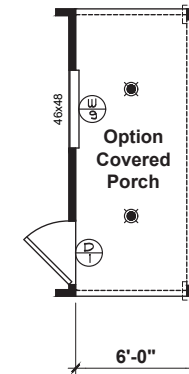

Option Chef Kitchen

Model 1440-1B
 1 Bedroom, 1 Bath - 573 Sq. Ft.

Carlsbad
 Print Date: 3-10-21