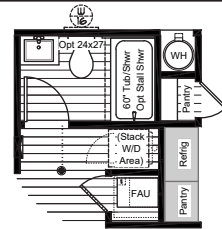

Model 2440-1B
1 Bedroom, 1 Bath - 947 Sq. Ft.
Print Date: 07-30-21

**Vista
Aliso**

ARCHITECTURAL FLOOR PLAN