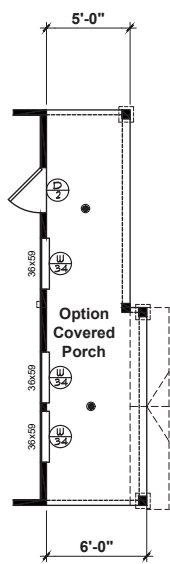

Model 2440-1B
1 Bedroom, 1 Bath - 947 Sq. Ft.
Print Date: 07-30-21

**Vista
Aliso**

ARCHITECTURAL FLOOR PLAN