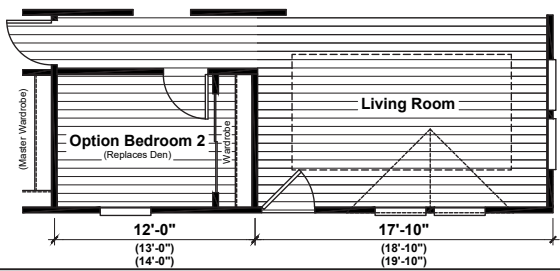

Model 2440-1B
1 Bedroom, 1 Bath - 947 Sq. Ft.
Print Date: 07-30-21

**Vista
Aliso**

ARCHITECTURAL FLOOR PLAN