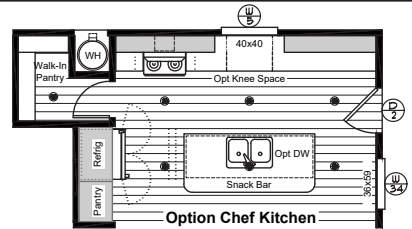

Model 2440-1B
1 Bedroom, 1 Bath - 947 Sq. Ft.
Print Date: 07-30-21

**Vista
Aliso**

ARCHITECTURAL FLOOR PLAN