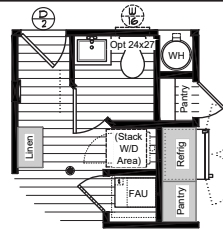

Model 2440-1B
1 Bedroom, 1 Bath - 947 Sq. Ft.
Print Date: 07-30-21

**Vista
Aliso**

ARCHITECTURAL FLOOR PLAN