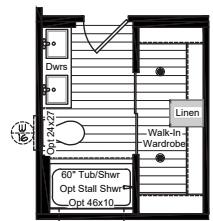

Alternate Bath1
(Optional W/ Opt Bath #2)