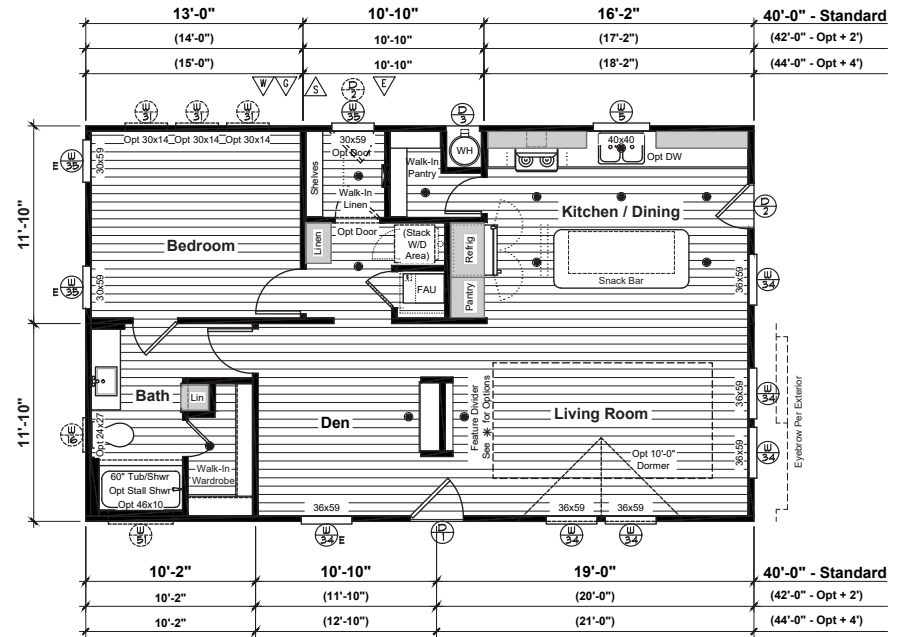

Option Chef Kitchen

Model 2440-1B
1 Bedroom, 1 Bath - 947 Sq. Ft.
Print Date: 07-30-21

**Vista
Aliso**

ARCHITECTURAL FLOOR PLAN